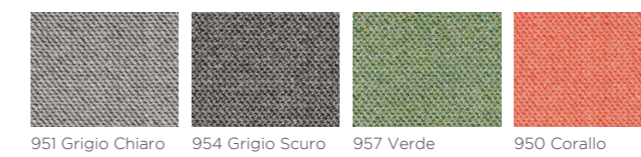

PIGRECO

MEL - MELAMINE / MELAMINICO / MÉLAMINE

LAC - MATT LACQUERED COLOURS / LACCATI OPACHI / LAQUÉ MAT

CAT. C - TESSUTO ANGEL / FABRIC ANGEL / TISSU ANGEL

CAT. D - TESSUTO JET / FABRIC JET / TISSU JET

CAT. D+ - TESSUTO JET BIOACTIVE / FABRIC JET BIOACTIVE / TISSU JET BIOACTIVE

CAT. H - TESSUTO LUNA 2 / FABRIC LUNA 2 / TISSU LUNA 2

CAT. I - TESSUTO CAPTURE / FABRIC CAPTURE / TISSU CAPTURE

CAT. L - TESSUTO MAIN LINE FLAX / FABRIC MAIN LINE FLAX / TISSU MAIN LINE FLAX

CAT. M - TESSUTO MERIT / FABRIC MERIT / TISSU MERIT

* Colours for reference only and may vary from original / * Campioni colore indicativi, possono differire dall'originale
* Echantillons de coloris indicatifs, ils peuvent différer de l'original