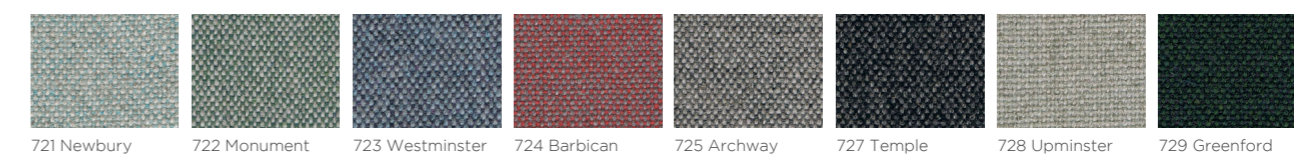

PIGRECO

MEL - MELAMINE / MELAMINICO / MÉLAMINE

LAC - MATT LACQUERED COLOURS / LACCATI OPACHI / LAQUÉ MAT

CAT. C - TESSUTO ANGEL / FABRIC ANGEL / TISSU ANGEL

CAT. D - TESSUTO JET / FABRIC JET / TISSU JET

CAT. D+ - TESSUTO JET BIOACTIVE / FABRIC JET BIOACTIVE / TISSU JET BIOACTIVE

CAT. H - TESSUTO LUNA 2 / FABRIC LUNA 2 / TISSU LUNA 2

CAT. I - TESSUTO CAPTURE / FABRIC CAPTURE / TISSU CAPTURE

CAT. L - TESSUTO MAIN LINE FLAX / FABRIC MAIN LINE FLAX / TISSU MAIN LINE FLAX

CAT. M - TESSUTO MERIT / FABRIC MERIT / TISSU MERIT