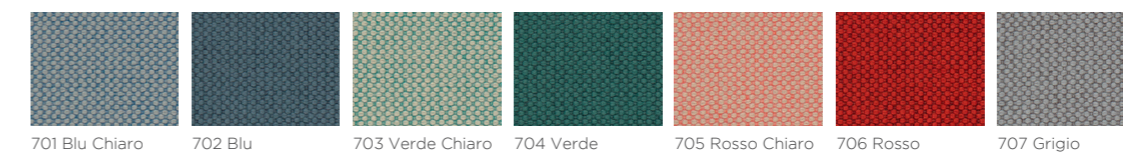

PIGRECO

MEL - MELAMINE / MELAMINICO / MÉLAMINE

LAC - MATT LACQUERED COLOURS / LACCATI OPACHI / LAQUÉ MAT

CAT. C - TESSUTO ANGEL / FABRIC ANGEL / TISSU ANGEL

CAT. D - TESSUTO JET / FABRIC JET / TISSU JET

CAT. D+ - TESSUTO JET BIOACTIVE / FABRIC JET BIOACTIVE / TISSU JET BIOACTIVE

CAT. H - TESSUTO LUNA 2 / FABRIC LUNA 2 / TISSU LUNA 2

CAT. I - TESSUTO CAPTURE / FABRIC CAPTURE / TISSU CAPTURE

CAT. L - TESSUTO MAIN LINE FLAX / FABRIC MAIN LINE FLAX / TISSU MAIN LINE FLAX

CAT. M - TESSUTO MERIT / FABRIC MERIT / TISSU MERIT

* Colours for reference only and may vary from original / * Campioni colore indicativi, possono differire dall'originale
* Echantillons de coloris indicatifs, ils peuvent différer de l'original