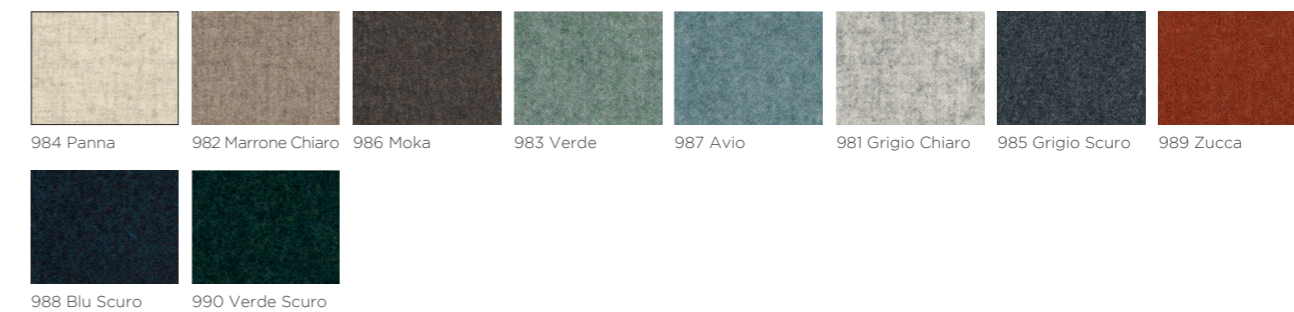

PIGRECO

MEL - MELAMINE / MELAMINICO / MÉLAMINE

LAC - MATT LACQUERED COLOURS / LACCATI OPACHI / LAQUÉ MAT

CAT. C - TESSUTO ANGEL / FABRIC ANGEL / TISSU ANGEL

CAT. D - TESSUTO JET / FABRIC JET / TISSU JET

CAT. D+ - TESSUTO JET BIOACTIVE / FABRIC JET BIOACTIVE / TISSU JET BIOACTIVE

CAT. H - TESSUTO LUNA 2 / FABRIC LUNA 2 / TISSU LUNA 2

CAT. I - TESSUTO CAPTURE / FABRIC CAPTURE / TISSU CAPTURE

CAT. L - TESSUTO MAIN LINE FLAX / FABRIC MAIN LINE FLAX / TISSU MAIN LINE FLAX

CAT. M - TESSUTO MERIT / FABRIC MERIT / TISSU MERIT

* Colours for reference only and may vary from original / * Campioni colore indicativi, possono differire dall'originale
* Echantillons de coloris indicatifs, ils peuvent différer de l'original