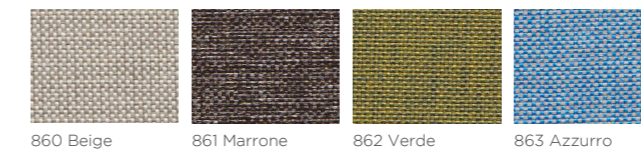

PIGRECO

MEL - MELAMINE / MELAMINICO / MÉLAMINE

LAC - MATT LACQUERED COLOURS / LACCATI OPACHI / LAQUÉ MAT

CAT. C - TESSUTO ANGEL / FABRIC ANGEL / TISSU ANGEL

CAT. D - TESSUTO JET / FABRIC JET / TISSU JET

CAT. D+ - TESSUTO JET BIOACTIVE / FABRIC JET BIOACTIVE / TISSU JET BIOACTIVE

CAT. H - TESSUTO LUNA 2 / FABRIC LUNA 2 / TISSU LUNA 2

CAT. I - TESSUTO CAPTURE / FABRIC CAPTURE / TISSU CAPTURE

CAT. L - TESSUTO MAIN LINE FLAX / FABRIC MAIN LINE FLAX / TISSU MAIN LINE FLAX

CAT. M - TESSUTO MERIT / FABRIC MERIT / TISSU MERIT

* Colours for reference only and may vary from original / * Campioni colore indicativi, possono differire dall'originale
* Echantillons de coloris indicatifs, ils peuvent différer de l'original