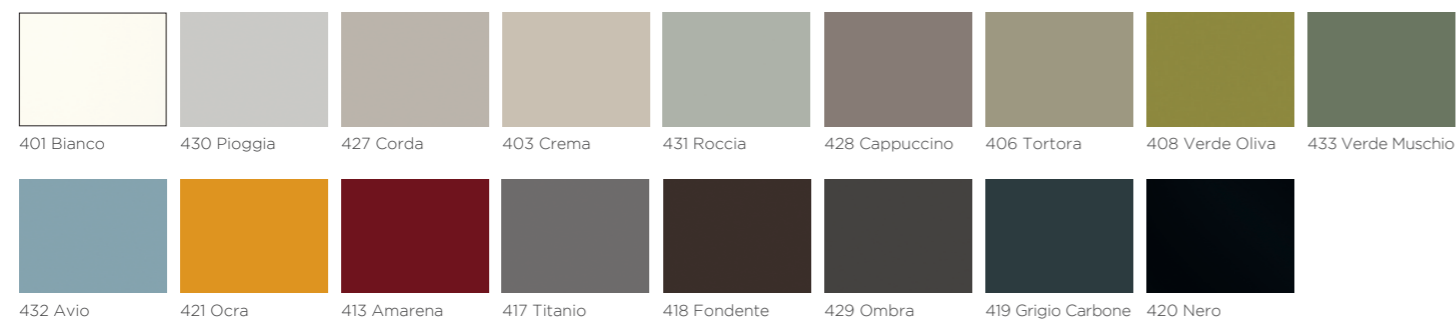

PIGRECO

MEL - MELAMINE / MELAMINICO / MÉLAMINE

LAC - MATT LACQUERED COLOURS / LACCATI OPACHI / LAQUÉ MAT

CAT. C - TESSUTO ANGEL / FABRIC ANGEL / TISSU ANGEL

CAT. D - TESSUTO JET / FABRIC JET / TISSU JET

CAT. D+ - TESSUTO JET BIOACTIVE / FABRIC JET BIOACTIVE / TISSU JET BIOACTIVE

* Colours for reference only and may vary from original / * Campioni colore indicativi, possono differire dall'originale
* Echantillons de coloris indicatifs, ils peuvent différer de l'original