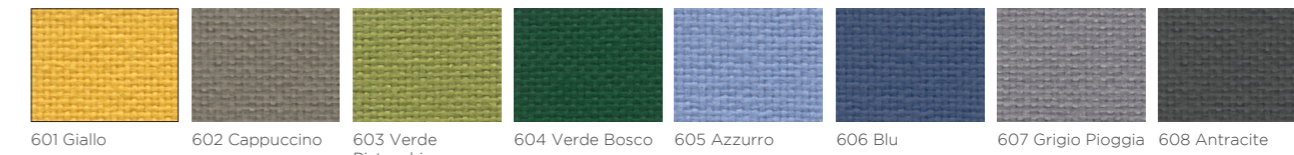

PIGRECO

MEL - MELAMINE / MELAMINICO / MÉLAMINE

LAC - MATT LACQUERED COLOURS / LACCATI OPACHI / LAQUÉ MAT

CAT. C - TESSUTO ANGEL / FABRIC ANGEL / TISSU ANGEL

CAT. D - TESSUTO JET / FABRIC JET / TISSU JET

CAT. D+ - TESSUTO JET BIOACTIVE / FABRIC JET BIOACTIVE / TISSU JET BIOACTIVE

CAT. H - TESSUTO LUNA 2 / FABRIC LUNA 2 / TISSU LUNA 2

CAT. I - TESSUTO CAPTURE / FABRIC CAPTURE / TISSU CAPTURE

CAT. L - TESSUTO MAIN LINE FLAX / FABRIC MAIN LINE FLAX / TISSU MAIN LINE FLAX

CAT. M - TESSUTO MERIT / FABRIC MERIT / TISSU MERIT

* Colours for reference only and may vary from original / * Campioni colore indicativi, possono differire dall'originale
* Echantillons de coloris indicatifs, ils peuvent différer de l'original