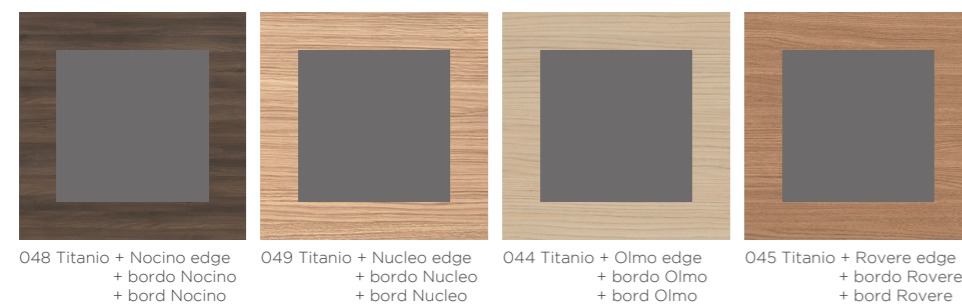

PIGRECO

MEL - MELAMINE / MELAMINICO / MÉLAMINE

LAC - MATT LACQUERED COLOURS / LACCATI OPACHI / LAQUÉ MAT

CAT. C - TESSUTO ANGEL / FABRIC ANGEL / TISSU ANGEL

CAT. D - TESSUTO JET / FABRIC JET / TISSU JET

CAT. D+ - TESSUTO JET BIOACTIVE / FABRIC JET BIOACTIVE / TISSU JET BIOACTIVE

CAT. H - TESSUTO LUNA 2 / FABRIC LUNA 2 / TISSU LUNA 2

CAT. I - TESSUTO CAPTURE / FABRIC CAPTURE / TISSU CAPTURE

CAT. L - TESSUTO MAIN LINE FLAX / FABRIC MAIN LINE FLAX / TISSU MAIN LINE FLAX

CAT. M - TESSUTO MERIT / FABRIC MERIT / TISSU MERIT

* Colours for reference only and may vary from original / * Campioni colore indicativi, possono differire dall'originale
* Echantillons de coloris indicatifs, ils peuvent différer de l'original