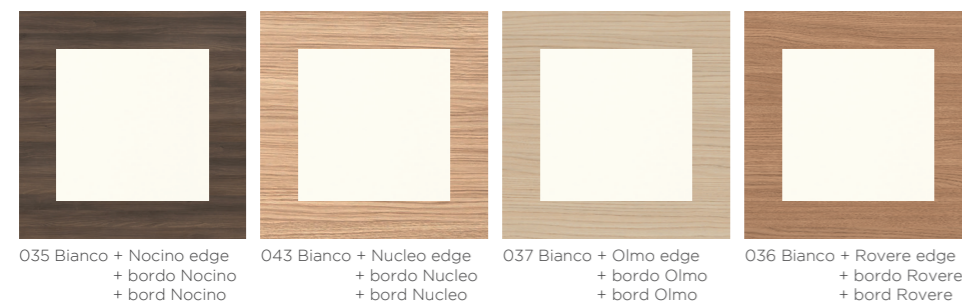

PIGRECO

MEL - MELAMINE / MELAMINICO / MÉLAMINE

LAC - MATT LACQUERED COLOURS / LACCATI OPACHI / LAQUÉ MAT

CAT. C - TESSUTO ANGEL / FABRIC ANGEL / TISSU ANGEL

CAT. D - TESSUTO JET / FABRIC JET / TISSU JET

CAT. D+ - TESSUTO JET BIOACTIVE / FABRIC JET BIOACTIVE / TISSU JET BIOACTIVE

CAT. H - TESSUTO LUNA 2 / FABRIC LUNA 2 / TISSU LUNA 2

CAT. I - TESSUTO CAPTURE / FABRIC CAPTURE / TISSU CAPTURE

CAT. L - TESSUTO MAIN LINE FLAX / FABRIC MAIN LINE FLAX / TISSU MAIN LINE FLAX

CAT. M - TESSUTO MERIT / FABRIC MERIT / TISSU MERIT

* Colours for reference only and may vary from original / * Campioni colore indicativi, possono differire dall'originale
* Echantillons de coloris indicatifs, ils peuvent différer de l'original