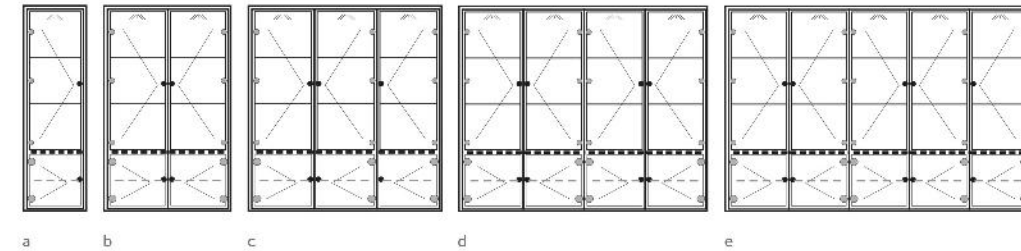

# CUBE 193

BY CHRIS VANKEIRSILCK

- hinge
  - push point
  - cabinet
  - - - adjustable shelves
  - fixed partition
  - > rotation direction
- max. load 20kg / door

Cube 193 Joli 2 doors  
 chassis melamine light grey, front Matilux® white

## 1 DIMENSIONS

	width	height	depth
a 1 DOOR	55	193	40
b 2 DOORS	110	193	40
c 3 DOORS	165	193	40
d 4 DOORS	220	193	40
e 5 DOORS	275	193	40