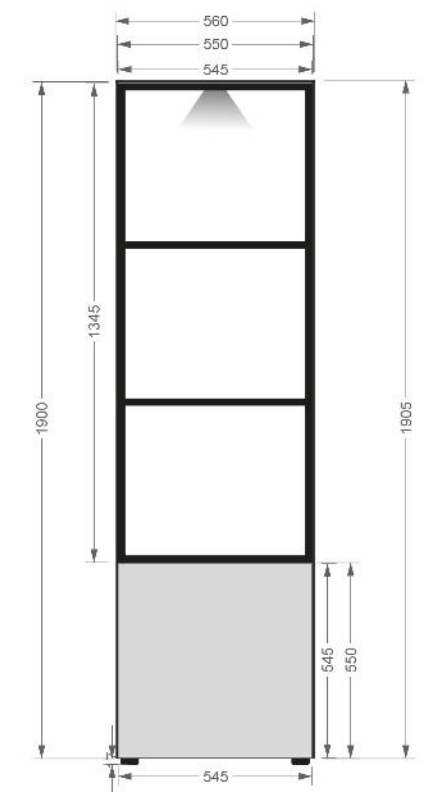

CUBE 193

BY CHRIS VANKEIRSILCK

Check the Joli configurator
<http://configurator.joli.be/configurator>

CUBE 193

BY CHRIS VANKEIRSILCK

1. hinge
   - push point
   - cabinet
   - - - adjustable shelves
   - fixed partition
   - > rotation direction
2. max. load 20kg / door

1 DIMENSIONS

	width	height	depth
a 1 DOOR	55	193	40
b 2 DOORS	110	193	40
c 3 DOORS	165	193	40
d 4 DOORS	220	193	40
e 5 DOORS	275	193	40

2 BODY

Melamine - inside

* finish Cosy

Matilux® - 4 mm, doors, top and sides

3 OPTIONS

- extra shelves wood or glass

CUBE