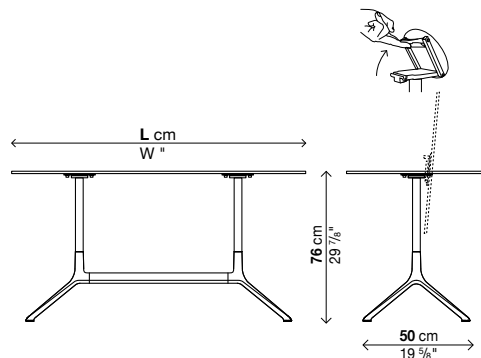

Tip-up top (H.76 cm)

Code	Size	Structure finishes	Top	Price in EURO	Packs	Vol.³	Kg
01ELE40	100 x 59	aluminium lacquered	black laminate				
			Pure-white laminate				
			Fenix-NTM				
01ELE42	120 x 59	aluminium lacquered	black laminate				
			Pure-white laminate				
			Fenix-NTM				
01ELE41	100 x 69	aluminium lacquered	black laminate				
			Pure-white laminate				
			Fenix-NTM				
01ELE43	120 x 69	aluminium lacquered	black laminate				
			Pure-white laminate				
			Fenix-NTM				
01ELE45	150 x 69	aluminium lacquered	black laminate				
			Pure-white laminate				
			Fenix-NTM				
01ELE44	120 x 79	aluminium lacquered	black laminate				
			Pure-white laminate				
			Fenix-NTM				
01ELE46	150 x 79	aluminium lacquered	black laminate				
			Pure-white laminate				
			Fenix-NTM				
01ELE50	200 x 79	aluminium lacquered	black laminate				
			Pure-white laminate				
			Fenix-NTM				