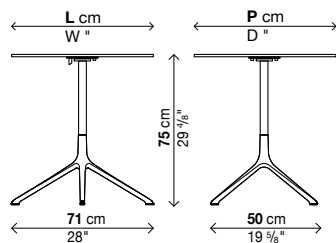

2 0,21 15

3 0,24 28

Ø 79 cm
Ø 31 1/8"

2 0,22 17,5

3 0,25 33

79 x 79 cm
31 1/8 x 31 1/8"

2 0,22 19,5

3 0,25 37

2 0,42 20,2

3 0,46 37,4

150 x 69 cm
59 x 27 1/8"

2 0,52 23,5

3 0,58 44

120 x 79 cm
47 2/8 x 31 1/8"

2 0,42 26,7

3 0,47 50,4

Ingo black 0720 Fenix-NTM®

→ For packaging specifications, see page 32.

→ Reinforced packaging, see inside of cover.

→ "Casper" protective cover, see page 74.

Fixed top (H.75 cm)

Code	Size	Structure finishes	Top	Price in EURO	Packs	Vol. ³	Kg
01ELE01R	Ø 69	aluminium lacquered	black laminate				
			Pure-white laminate				
			Fenix-NTM				
01ELE01Q	69 x 69	aluminium lacquered	black laminate				
			Pure-white laminate				
			Fenix-NTM				
01ELE02R	Ø 79	aluminium lacquered	black laminate				
			Pure-white laminate				
			Fenix-NTM				
01ELE02Q	79 x 79	aluminium lacquered	black laminate				
			Pure-white laminate				
			Fenix-NTM				
01ELE03R	Ø 89	aluminium lacquered	black laminate				
			Pure-white laminate				
			Fenix-NTM				
01ELE03Q	89 x 89	aluminium lacquered	black laminate				
			Pure-white laminate				
			Fenix-NTM				

Tip-up top (H.76 cm)

Code	Size	Structure finishes	Top	Price in EURO	Packs	Vol. ³	Kg
01ELE06R	Ø 69	aluminium lacquered	black laminate				
			Pure-white laminate				
			Fenix-NTM				
01ELE06Q	69 x 69	aluminium lacquered	black laminate				
			Pure-white laminate				
			Fenix-NTM				
01ELE07R	Ø 79	aluminium lacquered	black laminate				
			Pure-white laminate				
			Fenix-NTM				
01ELE07Q	79 x 79	aluminium lacquered	black laminate				
			Pure-white laminate				
			Fenix-NTM				
01ELE08R	Ø 89	aluminium lacquered	black laminate				
			Pure-white laminate				
			Fenix-NTM				
01ELE08Q	89 x 89	aluminium lacquered	black laminate				
			Pure-white laminate				
			Fenix-NTM				