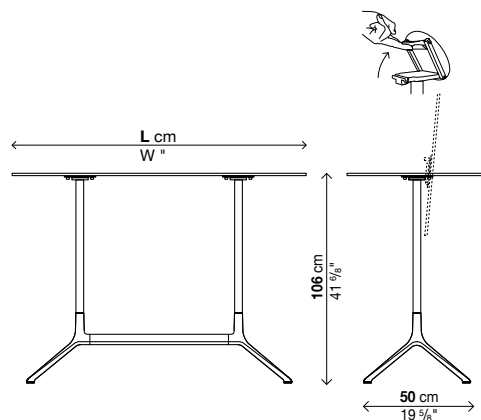

With tip-up top (H.106 cm)

Code	Size	Structure finishes	Top	Price in EURO	Packs	Vol.³	Kg
01ELE70	100 x 59	aluminium lacquered	black laminate				
			Pure-white laminate				
			Fenix-NTM				
01ELE72	120 x 59	aluminium lacquered	black laminate				
			Pure-white laminate				
			Fenix-NTM				
01ELE71	100 x 69	aluminium lacquered	black laminate				
			Pure-white laminate				
			Fenix-NTM				
01ELE73	120 x 69	aluminium lacquered	black laminate				
			Pure-white laminate				
			Fenix-NTM				
01ELE75	150 x 69	aluminium lacquered	black laminate				
			Pure-white laminate				
			Fenix-NTM				