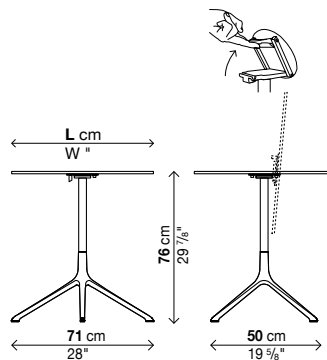

Tip-up top (H.76 cm)

Code	Size	Structure finishes	Top	Price in EURO	Packs	Vol. ³	Kg
01ELE06R	Ø 69	aluminium lacquered	black laminate				
			Pure-white laminate				
			Fenix-NTM				
01ELE06Q	69 x 69	aluminium lacquered	black laminate				
			Pure-white laminate				
			Fenix-NTM				
01ELE07R	Ø 79	aluminium lacquered	black laminate				
			Pure-white laminate				
			Fenix-NTM				
01ELE07Q	79 x 79	aluminium lacquered	black laminate				
			Pure-white laminate				
			Fenix-NTM				
01ELE08R	Ø 89	aluminium lacquered	black laminate				
			Pure-white laminate				
			Fenix-NTM				
01ELE08Q	89 x 89	aluminium lacquered	black laminate				
			Pure-white laminate				
			Fenix-NTM				