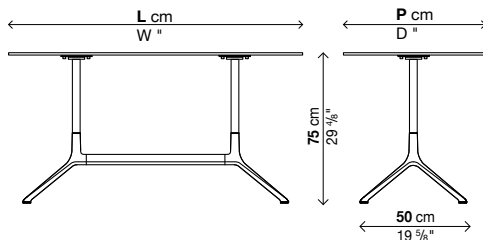

Tip-up top (H.76 cm)

Code	Size	Structure finishes	Top	Price in EURO	Packs	Vol.³	Kg
01ELE40	100 x 59	aluminium lacquered	black laminate				
			Pure-white laminate				
			Fenix-NTM				
01ELE42	120 x 59	aluminium lacquered	black laminate				
			Pure-white laminate				
			Fenix-NTM				
01ELE41	100 x 69	aluminium lacquered	black laminate				
			Pure-white laminate				
			Fenix-NTM				
01ELE43	120 x 69	aluminium lacquered	black laminate				
			Pure-white laminate				
			Fenix-NTM				
01ELE45	150 x 69	aluminium lacquered	black laminate				
			Pure-white laminate				
			Fenix-NTM				
01ELE44	120 x 79	aluminium lacquered	black laminate				
			Pure-white laminate				
			Fenix-NTM				
01ELE46	150 x 79	aluminium lacquered	black laminate				
			Pure-white laminate				
			Fenix-NTM				
01ELE50	200 x 79	aluminium lacquered	black laminate				
			Pure-white laminate				
			Fenix-NTM				