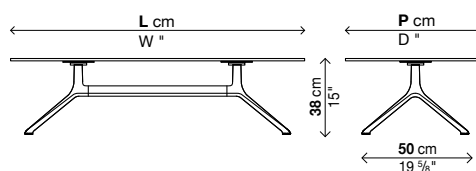

→ "Casper" protective cover, see page 74.

With fixed top (H.38 cm)

Code	Size	Structure finishes	Base finish	Price in EURO	Packs	Vol.³	Kg
01ELE14R	Ø 69	aluminium lacquered	black laminate				
			Pure-white laminate				
			Fenix-NTM				
01ELE14Q	69 x 69	aluminium lacquered	black laminate				
			Pure-white laminate				
			Fenix-NTM				
01ELE15R	Ø 79	aluminium lacquered	black laminate				
			Pure-white laminate				
			Fenix-NTM				
01ELE15Q	79 x 79	aluminium lacquered	black laminate				
			Pure-white laminate				
			Fenix-NTM				
01ELE16R	Ø 89	aluminium lacquered	black laminate				
			Pure-white laminate				
			Fenix-NTM				
01ELE16Q	89 x 89	aluminium lacquered	black laminate				
			Pure-white laminate				
			Fenix-NTM				

With fixed top (H.38 cm)

Code	Size	Structure finishes	Base finish	Price in EURO	Packs	Vol.³	Kg
01ELE88	100 x 59	aluminium lacquered	black laminate				
			Pure-white laminate				
			Fenix-NTM				
01ELE89	120 x 59	aluminium lacquered	black laminate				
			Pure-white laminate				
			Fenix-NTM				
01ELE90	100 x 69	aluminium lacquered	black laminate				
			Pure-white laminate				
			Fenix-NTM				
01ELE91	120 x 69	aluminium lacquered	black laminate				
			Pure-white laminate				
			Fenix-NTM				
01ELE92	150 x 69	aluminium lacquered	black laminate				
			Pure-white laminate				
			Fenix-NTM				
01ELE93	120 x 79	aluminium lacquered	black laminate				
			Pure-white laminate				
			Fenix-NTM				
01ELE94	150 x 79	aluminium lacquered	black laminate				
			Pure-white laminate				
			Fenix-NTM				
01ELE95	200 x 79	aluminium lacquered	black laminate				
			Pure-white laminate				
			Fenix-NTM