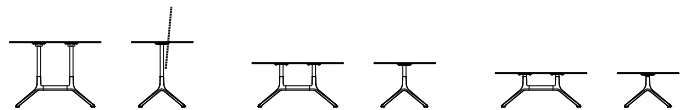

Foldable version

2

3

Bistro table - Occasional table

Ø 69 H 76-50-38 cm  
Ø 27 1/8" H 29 7/8-19 5/8-15"

Ø 89 H 76-50-38 cm  
Ø 35" H 29 7/8-19 5/8-15"

L 69 P 69 H 76-50-38 cm  
W 27 1/8" D 27 1/8" H 29 7/8-19 5/8-15"

L 89 P 89 H 76-50-38 cm  
W 35" D 35" H 29 7/8-19 5/8-15"

Ø 79 H 76-50-38 cm  
Ø 31 1/8" H 29 7/8-19 5/8-15"

L 79 P 79 H 76-50-38 cm  
W 31 1/8" D 31 1/8" H 29 7/8-19 5/8-15"

Bistro table - Occasional table (double base)

L 100 P 59 H 76-50-38 cm  
W 39 3/8" D 23 2/8" H 29 7/8-19 5/8-15"

L 150 P 69 H 76-50-38 cm  
W 59" D 27 1/8" H 29 7/8-19 5/8-15"

L 120 P 59 H 76-50-38 cm  
W 47 2/8" D 23 2/8" H 29 7/8-19 5/8-15"

L 120 P 79 H 76-50-38 cm  
W 47 2/8" D 31 1/8" H 29 7/8-19 5/8-15"

L 100 P 69 H 76-50-38 cm  
W 39 3/8" D 27 1/8" H 29 7/8-19 5/8-15"

L 150 P 79 H 76-50-38 cm  
W 59" D 31 1/8" H 29 7/8-19 5/8-15"

L 120 P 69 H 76-50-38 cm  
W 47 2/8" D 27 1/8" H 29 7/8-19 5/8-15"

L 200 P 79 H 76-50-38 cm  
W 78 5/8" D 31 1/8" H 29 7/8-19 5/8-15"