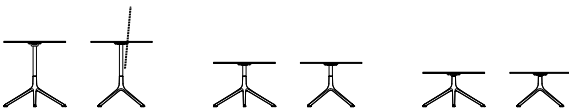

Foldable version

2

3

Bistro table - Occasional table

Ø 69 H 76-50-38 cm  
Ø 27 1/8" H 29 7/8-19 5/8-15"

Ø 89 H 76-50-38 cm  
Ø 35" H 29 7/8-19 5/8-15"

L 69 P 69 H 76-50-38 cm  
W 27 1/8" D 27 1/8" H 29 7/8-19 5/8-15"

L 89 P 89 H 76-50-38 cm  
W 35" D 35" H 29 7/8-19 5/8-15"

Ø 79 H 76-50-38 cm  
Ø 31 1/8" H 29 7/8-19 5/8-15"

L 79 P 79 H 76-50-38 cm  
W 31 1/8" D 31 1/8" H 29 7/8-19 5/8-15"

Bistro table - Occasional table (double base)

L 100 P 59 H 76-50-38 cm  
W 39 3/8" D 23 2/8" H 29 7/8-19 5/8-15"

L 150 P 69 H 76-50-38 cm  
W 59" D 27 1/8" H 29 7/8-19 5/8-15"

L 120 P 59 H 76-50-38 cm  
W 47 2/8" D 23 2/8" H 29 7/8-19 5/8-15"

L 120 P 79 H 76-50-38 cm  
W 47 2/8" D 31 1/8" H 29 7/8-19 5/8-15"

L 100 P 69 H 76-50-38 cm  
W 39 3/8" D 27 1/8" H 29 7/8-19 5/8-15"

L 150 P 79 H 76-50-38 cm  
W 59" D 31 1/8" H 29 7/8-19 5/8-15"

L 120 P 69 H 76-50-38 cm  
W 47 2/8" D 27 1/8" H 29 7/8-19 5/8-15"

L 200 P 79 H 76-50-38 cm  
W 78 5/8" D 31 1/8" H 29 7/8-19 5/8-15"