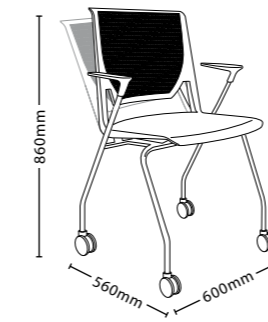

Very seminar chair | Very Seminarstuhl |
Very siège de séminaire | Very Seminarstoel

Cart. Store and move up to 40 wire stacking chairs with the Very stacking cart. Very seminar and side chairs can also stack 8 high on their cart.

Cart. Aufbewahren und transportieren von bis zu 40 Stapelstühlen. Very Seminar- und Beistellstühle können ebenso bis zu 8-fach gestapelt werden.

Cart. Stocker et transporter jusqu'à 40 sièges empilables. Les sièges de séminaire et de conférence peuvent aussi être empilés jusqu'à 8 fois.

Transportwagen. Opbergen en transporteren tot en met 40 stapelbare stoelen op de Very transportwagen. De Very seminar- en bezoekersstoelen kunnen tot 8 stoelen op de transportwagen gestapeld worden.

Stacking. Wire stacking chairs stand 10-high on the floor or 40-high on the cart. Side and seminar chairs stack 5-high on the floor or 8-high on a cart.

Stapeln. Die Drahtgestell-Stühle können 10-fach stehend oder 40-fach auf den Transportwagen gestapelt werden. Beistell- und Seminar-Stühle können 5-fach auf dem Boden oder 8-fach auf dem Cart gestapelt werden.

Empiler. Les sièges à piètement en fil d'acier peuvent être empilés 10 fois au sol et 40 fois sur le véhicule de transport. Les sièges de séminaire et de conférence peuvent être empilés jusqu'à 5 fois.

Stapelen. De stapelbare stoelen kunnen vanaf de vloer tot 10 stoelen, of op de Very transportwagen tot 40 stoelen worden gestapeld. De Very seminar- en bezoekersstoelen kunnen vanaf de vloer tot 5 stoelen, of op de transportwagen tot 8 stoelen worden gestapeld.