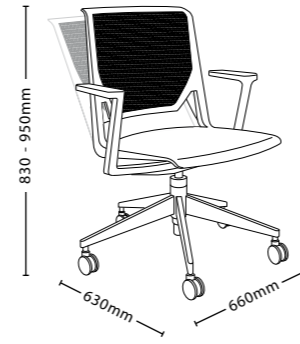

In Very kommt Haworth' gesamtes Know-how über Ergonomie und Arbeitsstil in vier Stuhl-Linien zum Vorschein. Very bietet eine Vielfalt an Anwendungsmöglichkeiten für seinen Benutzer. Die Konferenz- und Seminarstühle fördern auf eine höchst intelligente Art eine intuitive Entspannung durch die Umwandlung des Körpergewichts in eine solide Unterstützung und gezielte Entlastung. Alle Stühle besitzen eine flexible Rückenlehne für entspanntes, dynamisches Sitzen. Ein speziell konstruierter Wagen erleichtert die Aufbewahrung und den Transport der Stühle zu ihrem nächsten Bestimmungsort.

In Very vindt u Haworth's gezamenlijke knowhow over ergonomie en werkvormen terug in de vier modellen. Very biedt een veelvoud aan toepassingen voor de gebruiker. Conferentie- en seminar stoelen bieden ontspanning door het lichaamsgewicht van de gebruiker te converteren naar een solide ondersteuning en doelgericht comfort. Een speciaal ontworpen transportwagen maakt het makkelijk de Very stoelen op te bergen en te verplaatsen daar waar nodig.

Very conference chair | Very Konferenzstuhl |
Very siège de conférence | Very Conferentiestoel