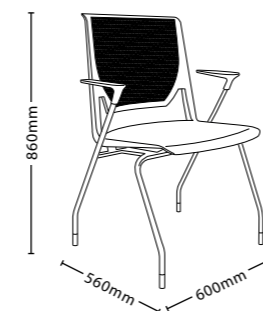

Very side chair | Very Beistellstuhl |
Very siège d'appoint | Very Bezoekersstoel

Castors. Black, select for carpet or hard floors.
Rollen. Schwarz, wahlweise für Teppich- oder Hartboden.
Roulette. Noir. Préciser sol moquette ou sol dur.
Wielen. Zwart t.b.v. een harde ondergrond.

Glides. Select Black or Fog.
Gleiter. Wahlweise schwarz oder fog (grau).
Patins. Au choix noir ou fog (gris).
Glijders. Selecteer Zwart of Fog (grijs).