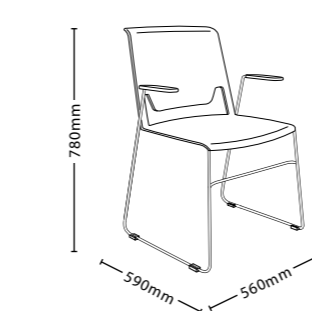

Very wire stacking chair | Very Draht-Stapelstuhl |
Very siège empilable | Very Stapelbare stoel

Castors. Black, select for carpet or hard floors.
Rollen. Schwarz, wahlweise für Teppich- oder Hartboden.
Roulette. Noir. Préciser sol moquette ou sol dur.
Wielen. Zwart t.b.v. een harde ondergrond.

Glides. Select Black or Fog.
Gleiter. Wahlweise schwarz oder fog (grau).
Patins. Au choix noir ou fog (gris).
Glijders. Selecteer Zwart of Fog (grijs).