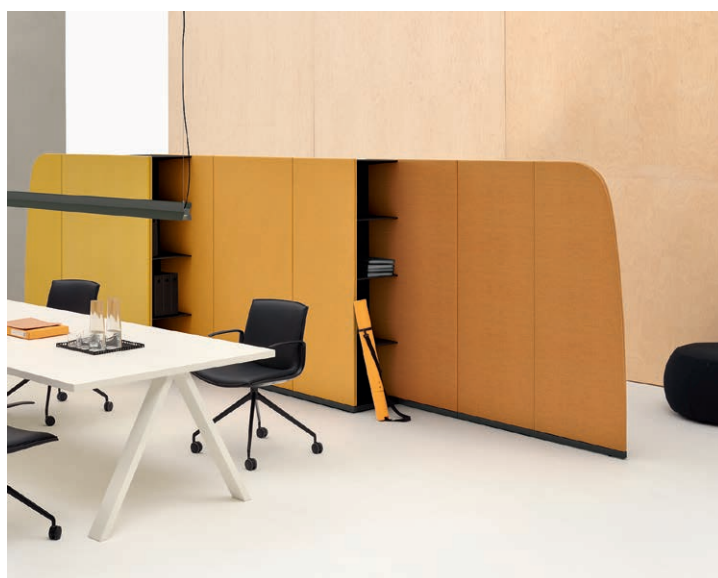

1 Art. 6408, 6410, 6411

Art. 5410 Meety
Art. 4835 Kinesit

2 Art. 6408, 6409

3 Art. 6408, 6409

Art. 5005 Cross
Art. 6205 Catifa Up
Art. 3101 Pix

3