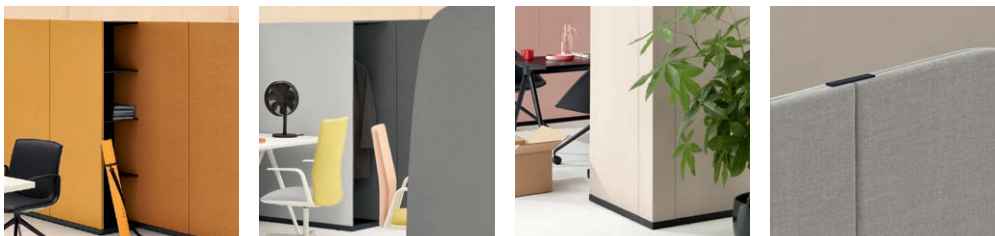

Options and accessories

1 2 3 4

- 1 Cabinet with shelves**
H 132,5 cm - H 167,5 cm
- 2 Cabinet with coat hanger**
H 132,5 cm - H 167,5 cm
- 3 Angular panel 90°**
H 132,5 cm - H 167,5 cm

- 4 Fixing joints for
compositions**
 - Linear 180°
 - “L” 90°
 - “V” 135°
 - “T” 90°
 - “Y” 120°
 - “X” 90°
 - circular