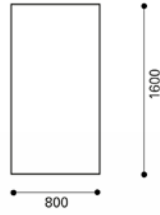

• Standard ◦ Option - not available

Table height in mm	740	740	1100
Chrome-plated steel frame	•	•	•
Table top colour premium white/white grey/dusty grey/black/ Honey maple/beechnoak/cherry/walnut	•/◦/◦/◦/◦/◦/◦/◦	•/◦/◦/◦/◦/◦/◦/◦	•/◦/◦/◦/◦/◦/◦/◦
Black glides	•	•	•

Conference table,
rectangular
1800 × 700 mm

7018V

7018T

Conference table,
rectangular
1200 × 800 mm

8012V

8012T

Conference table,
rectangular
1400 × 800 mm

8014V

8014T

Conference table,
rectangular
1600 × 800 mm

8016V

8016T

Conference table,
rectangular
1800 × 800 mm

8018V

8018T

740