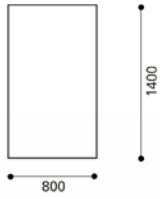

• Standard ◦ Option - not available

Table height in mm	740	740	1100
Chrome-plated steel frame	•	•	•
Table top colour premium white/white grey/dusty grey/black/ Honey maple/beechnoak/cherry/walnut	•/◦/◦/◦/◦/◦/◦/◦	•/◦/◦/◦/◦/◦/◦/◦	•/◦/◦/◦/◦/◦/◦/◦
Black glides	•	•	•

Conference table,
rectangular
1800 × 700 mm

7018V

7018T

Conference table,
rectangular
1200 × 800 mm

8012V

8012T

Conference table,
rectangular
1400 × 800 mm

8014V

8014T

Conference table,
rectangular
1600 × 800 mm

8016V

8016T

Conference table,
rectangular
1800 × 800 mm

8018V

8018T

740