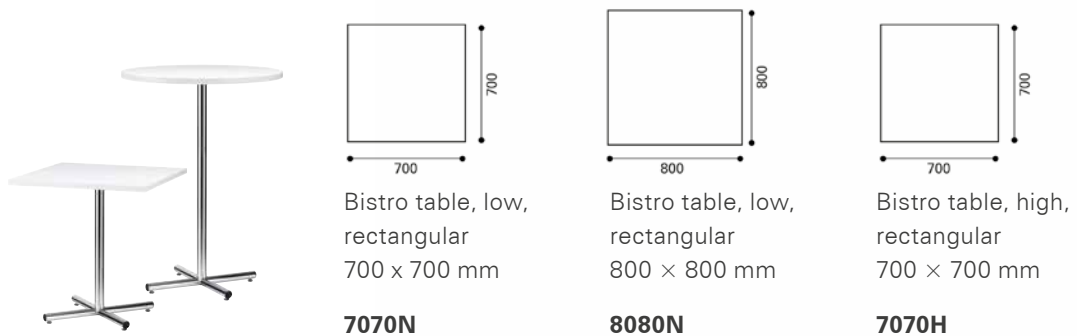

Round or rectangular table top available.

8000H

FORMEO^{IS1} PRODUCT OVERVIEW.

Table height in mm	740	740	740
Chrome-plated steel frame, foldable	•	•	•
Table top colour premium white/white grey/dusty grey/black/ Honey maple/beechnoak/cherry/walnut	•/◦/◦/◦/◦/◦/◦/◦	•/◦/◦/◦/◦/◦/◦/◦	•/◦/◦/◦/◦/◦/◦/◦
Black glides	•	•	•

• Standard ◦ Option - not available

Table height in mm	740	740	1100
Chrome-plated steel frame	•	•	•
Table top colour premium white/white grey/dusty grey/black/ Honey maple/beechnoak/cherry/walnut	•/◦/◦/◦/◦/◦/◦/◦	•/◦/◦/◦/◦/◦/◦/◦	•/◦/◦/◦/◦/◦/◦/◦
Black glides	•	•	•