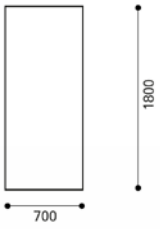

Round or rectangular table top available.

8000H

FORMEO^{IS1} PRODUCT OVERVIEW.

Table height in mm	740	740	740
Chrome-plated steel frame, foldable	•	•	•
Table top colour premium white/white grey/dusty grey/black/ Honey maple/beechnoak/cherry/walnut	•/◦/◦/◦/◦/◦/◦/◦	•/◦/◦/◦/◦/◦/◦/◦	•/◦/◦/◦/◦/◦/◦/◦
Black glides	•	•	•

• Standard ◦ Option - not available

Table height in mm	740	740	1100
Chrome-plated steel frame	•	•	•
Table top colour premium white/white grey/dusty grey/black/ Honey maple/beechnoak/cherry/walnut	•/◦/◦/◦/◦/◦/◦/◦	•/◦/◦/◦/◦/◦/◦/◦	•/◦/◦/◦/◦/◦/◦/◦
Black glides	•	•	•

Conference table,
rectangular
1800 × 700 mm

7018V

7018T

Conference table,
rectangular
1200 × 800 mm

8012V

8012T

Conference table,
rectangular
1400 × 800 mm

8014V