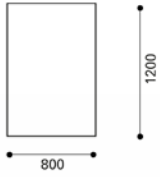

Conference table,
rectangular
1200 × 800 mm

8012V

8012T