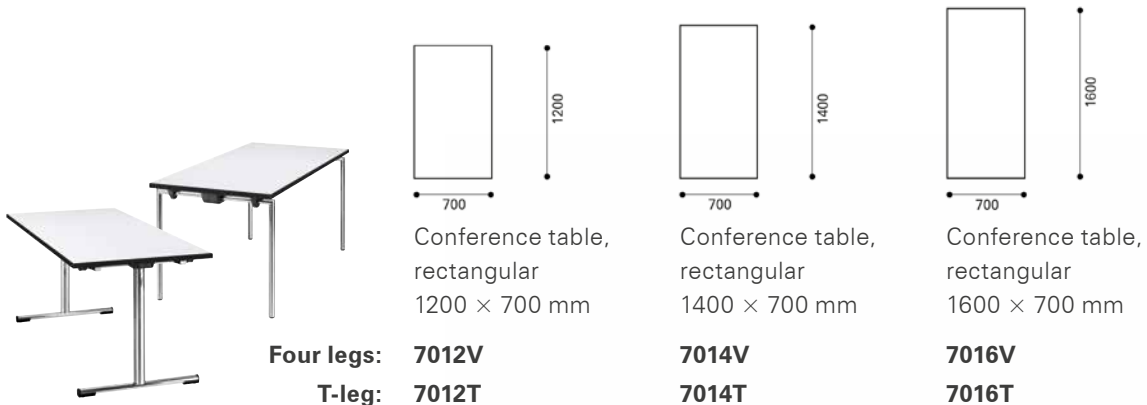

Round or rectangular table top available.

8000H

FORMEO^{IS1} PRODUCT OVERVIEW.

Table height in mm	740	740	740
Chrome-plated steel frame, foldable	•	•	•
Table top colour premium white/white grey/dusty grey/black/ Honey maple/beechnoak/cherry/walnut	•/◦/◦/◦/◦/◦/◦/◦	•/◦/◦/◦/◦/◦/◦/◦	•/◦/◦/◦/◦/◦/◦/◦
Black glides	•	•	•

• Standard ◦ Option - not available

Table height in mm	740	740	1100
Chrome-plated steel frame	•	•	•
Table top colour premium white/white grey/dusty grey/black/ Honey maple/beechnoak/cherry/walnut	•/◦/◦/◦/◦/◦/◦/◦	•/◦/◦/◦/◦/◦/◦/◦	•/◦/◦/◦/◦/◦/◦/◦
Black glides	•	•	•