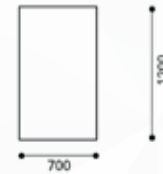

Total height in mm	920	920	1040
Seat height in mm	720	720	720
Frame colour, chrome-plated steel	•	•	•
Not upholstered	•	-	-
SG1/SG2	-	•/◦	-
Veneered seat shell colour Beech/Oak/American walnut/ Laminate White/Black	•/◦/◦/◦/◦	•/◦/◦/◦/◦	•/◦/◦/◦/◦
Black glides, hard/soft	•/◦	•/◦	•/◦

**C14K**

885
455
•
-
•/◦
-
•/◦

**Laminated seat shell surface**

White Black

**Veneered seat shell surface**

Beech Oak American Walnut

Bar stool, high, upholstered seat

**C130P**

1040
720
•
-
•/◦
•/◦/◦/◦/◦
•/◦

Table, rectangular 1200 × 700 mm

**C7012**

1100
•
•/◦/◦/◦/◦/◦/◦/◦/◦
•/◦

Table, rectangular 1400 × 700 mm

**C7014**

1100
•
•/◦/◦/◦/◦/◦/◦/◦/◦
•/◦

Table height in mm
Chrome-plated steel frame
Tabletop colour
Premium white/White grey/Dusty grey/Black/Honey maple/Beech natural/Light oak/Light cherry/Light walnut
Black glides, hard/soft