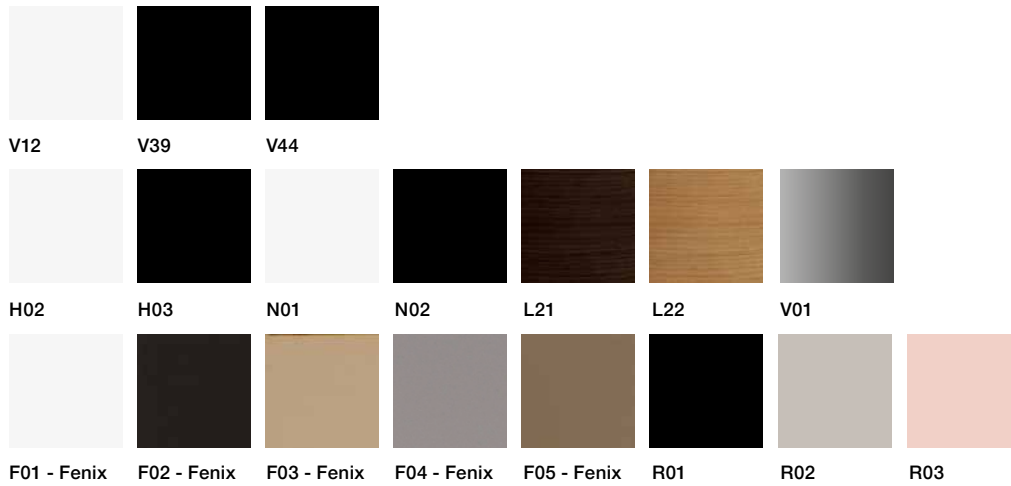

Base finishes

V12 — Matt White powder-coated
V39 — Matt Black powder-coated
V44 — Matt Anthracite powder-coated

HPL top

H02 — Compact HPL white
H03 — Compact HPL black

Melamine top

N01 — Melamine white
N02 — Melamine black

Wood top

L21 — Venerred Wengé effect
L22 — Veneered natural oak effect

Glass top

V01 — Smoked glass

Laminato Fenix® top

F01 — Laminato Fenix® white
F02 — Laminato Fenix® black
F03 — Laminato Fenix® Beige luxor
F04 — Laminato Fenix® Efeso gray
F05 — Laminato Fenix® Castoro ottawa

Forbo linoleum top

R01 — Forbo linoleum black
R02 — Forbo linoleum Pebble gray
R03 — Forbo linoleum Powder pink