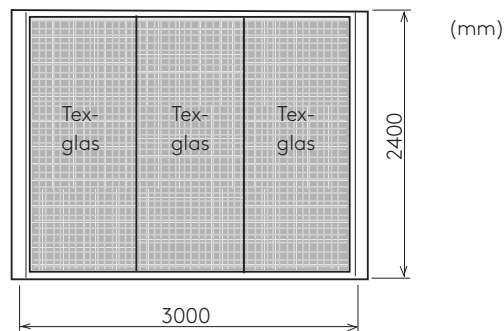

Produktexempel

Exempel 1:

Vägg med Tex-glas