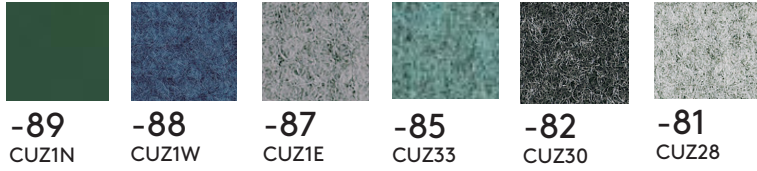

Ideal to combine with other products from the Domo series; table screen, floor screen, wall booth and wall absorber!

i Teknisk information/Technical information

Färgval/Color Choices

Note: Available in other fabrics. Please see the pricelist for more information.

BLAZER:

BLAZER other colours, longer delivery times:

SALSA:

abstracta

www.abstracta.se