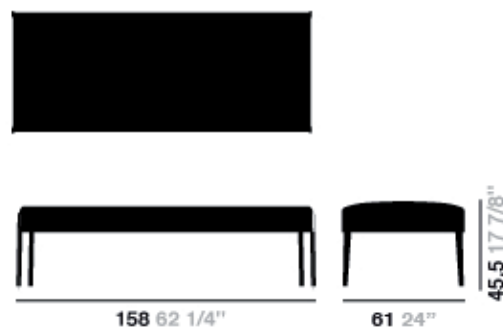

Saari / Bench

Design by Lievore Altherr Molina, 2009

Art. 2714: bench with upholstered shell
 Art. 2719: cover

Two seater bench with polished, painted or veneered steel four leg base. Upholstered seat with metal and plywood frame; upholstery available in leather, faux leather, fabric or customer's fabric. Fully removable cover version available upon request without a surcharge.

Dimensions*

* Files CAD 2D - 3D available for download at www.arper.com

Base finish

Shipment Details

Art. 2714	kg	m ³	lb	ft ³
1 PCS = 1 box	27	0.224	59.4	7.903

Materials

Fabric by kvadrat and no stain

Saari / Bench