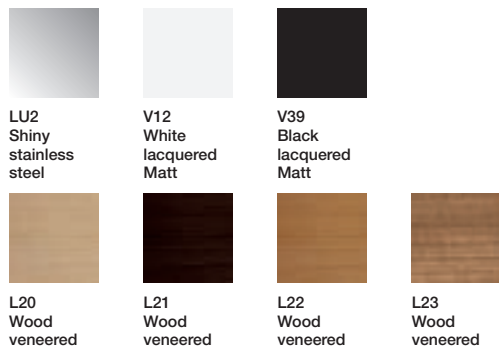

Base finish