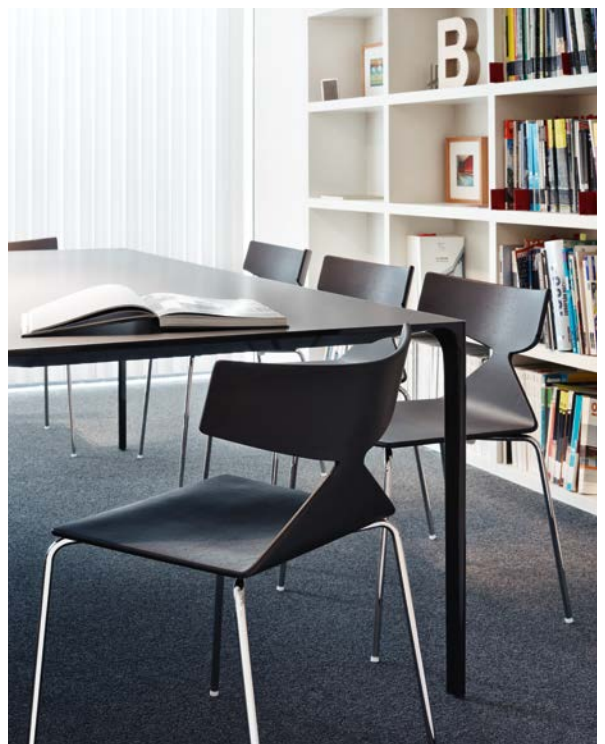

- 1 Private residence,
  Coimbra, Portugal
  Art. 0805
  Painted aluminum structure
  & painted top.

- 2 Baas Studio,
  Barcelona, Spain
  Art. 0806
  Lacquered aluminum base
  & laminate top.

2