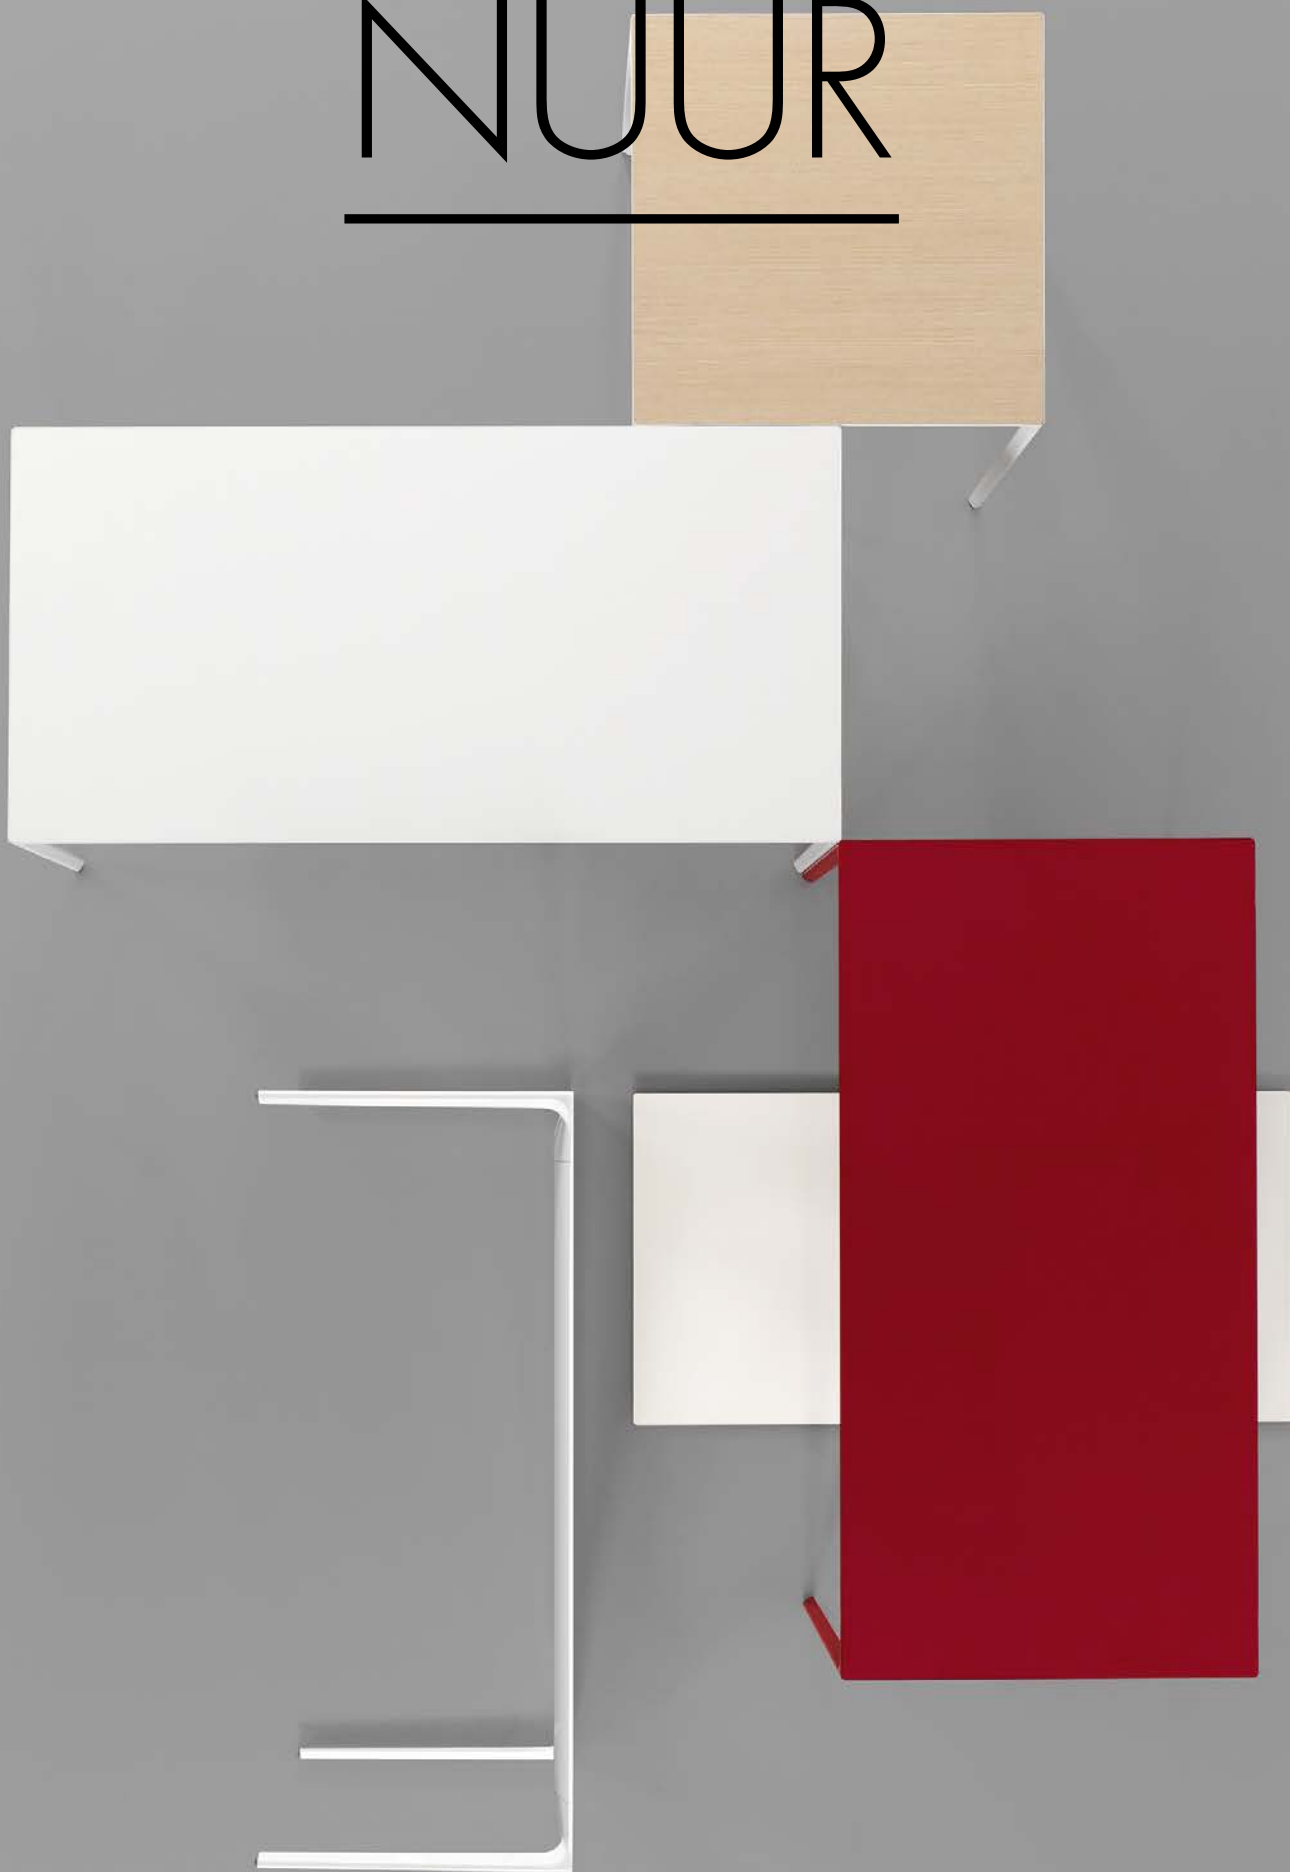

NUUR

arper

Nuur

Nuur is the archetypal table: a single, spare plane floats above four slender legs. The result is aesthetically pure but flexible. A universal system based on the simple principle of four corner legs, four rails and a top, Nuur adapts to diverse applications and environments. Table tops are available in square or rectangular formats in either colored laminate or wood veneer. The structure is available in polished or painted aluminum.

Top

- 6 White
- 7 Anthracite
- 8 Gray
- 9 China red
- 10 Black
- 11 Veneered bleached oak
- 12 Veneered natural oak
- 13 Veneered wengé

1

2

3

4

5

6