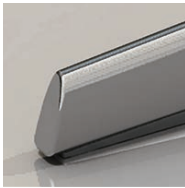

Catifa Sensit / 4 Ways h 127

Design by Lievore Altherr Molina, 2014

Carded In Faux leather by , Soft leather and Chrome Free leather by .

Graded In fabrics by

kvadrat

www.kvadrat.dk

camira

www.camirafabrics.com

www.fidivi.com

Gabriel

www.gabriel.dk

www.spradling.eu

climatex

www.climatex.com

Serge Ferrari

www.en.sergeferrari.com

www.winter-creation.com

**DESIGN
TEX**

www.designtex.com

maharam

www.maharam.com

Options and accessories

1