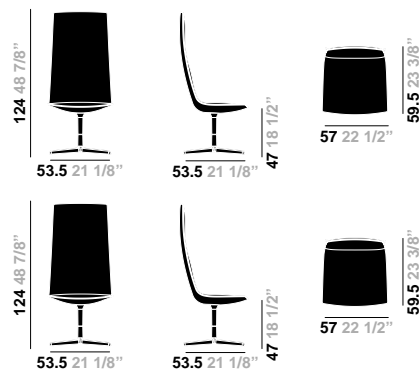

Catifa Sensit / 4 Ways h 127

Design by Lievore Altherr Molina, 2014

Art. 4906: 4 ways base fully upholstered
 Art. 4914: 4 ways base fully upholstered with return mechanism

Chair with polished or lacquered aluminum 4 way pedestal base, available in the swivel version (Art. 4906), or with return mechanism (Art. 4914). Shell with high backrest, entirely upholstered in leather, customer's leather, faux leather, fabric or customer's fabric and fitted with self-tensioning weight response mechanism.

Dimensions*

* Files CAD 2D - 3D available for download at www.arper.com

Shipment details

	kg	m ³	lb	ft ³
Art. 4906				
1 PCS = 1 box	32	0.84096	70,40	29,686
Art. 4914				
1 PCS = 1 box	32	0.84096	70,40	29,686