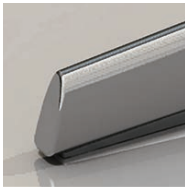

Catifa Sensit Lounge / 4 Ways h 112

Design by Lievore Altherr Molina, 2014

Carded In Faux leather by , Soft leather and Chrome Free leather by .

Graded In fabrics by

kvadrat

www.kvadrat.dk

camira

www.camirafabrics.com

www.fidivi.com

Gabriel

www.gabriel.dk

www.spradling.eu

climatex

www.climatex.com

Serge Ferrari

www.en.sergeferrari.com

www.winter-creation.com

**DESIGN
TEX**

www.designtex.com

maharam

www.maharam.com

Options and accessories

1