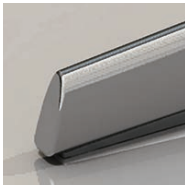

Catifa Sensit / 4 Ways h 112

Design by Lievore Altherr Molina, 2014

Carded In Faux leather by , Soft leather and Chrome Free leather by .

Graded In fabrics by

kvadrat

www.kvadrat.dk

camira

www.camirafabrics.com

www.fidivi.com

Gabriel

www.gabriel.dk

www.spradling.eu

climatex

www.climatex.com

Serge Ferrari

www.en.sergeferrari.com

www.winter-creation.com

**DESIGN
TEX**

www.designtex.com

maharam

www.maharam.com

Options and accessories

1