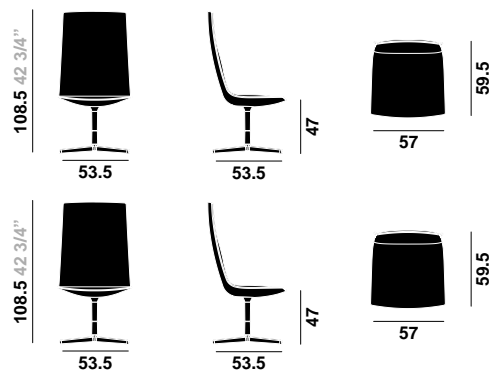

Catifa Sensit / 4 Ways h 112

Design by Lievore Altherr Molina, 2014

Art. 4903: 4 ways base fully upholstered
 Art. 4913: 4 ways base fully upholstered with return mechanism

Chair with polished or lacquered aluminum 4 way pedestal base, available in the swivel version (Art. 4903), or with return mechanism (Art. 4913). Shell with medium backrest, entirely upholstered in leather, customer's leather, faux leather, fabric or customer's fabric and fitted with self-tensioning weight response mechanism.

Dimensions*

* Files CAD 2D - 3D available for download at www.arper.com

Shipment details

	kg	m ³	lb	ft ³
Art. 4903				
1 PCS = 1 box	30,45	0.73	66,99	25,769
Art. 4913				
1 PCS = 1 box	30,45	0.73	66,99	25,769