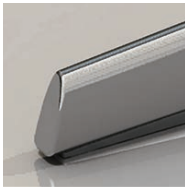

Catifa Sensit / 4 Ways h 112

Design by Lievore Altherr Molina, 2014

Carded In Faux leather by , Soft leather and Chrome Free leather by .

Graded In fabrics by

kvadrat

www.kvadrat.dk

camira

www.camirafabrics.com

www.fidivi.com

Gabriel

www.gabriel.dk

www.spradling.eu

climatex

www.climatex.com

Serge Ferrari

www.en.sergeferrari.com

www.winter-creation.com

**DESIGN
TEX**

www.designtex.com

maharam

www.maharam.com

Options and accessories

1