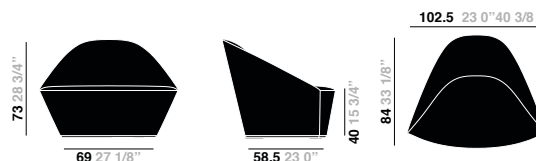

Colina L / 102.5 cm

Design by Lievore Altherr Molina, 2014

Art. 4302: frame fully upholstered

Armchair with plywood frame fully upholstered in fabric, leather, faux leather or customer's own material. Version with removable cover available upon request.

Dimensioni*

* Files CAD 2D - 3D disponibili su www.arper.com

Dettagli Spedizione

Art. 0412	kg	m ³	lb	ft ³
1 PCS = 1 box	18.2	0.349	40.04	12.335

Materiali

Tessuti Carded In kvadrat e No Stain

Carded In in Ecopelle, pelle Fiore e pelle Chrome Free di elmox

Colina L / 102.5 cm

Design by Lievore Altherr Molina, 2014

Graded In Fabrics by

kvadrat

www.kvadrat.dk

camira

www.camirafabrics.com

www.fidivi.com