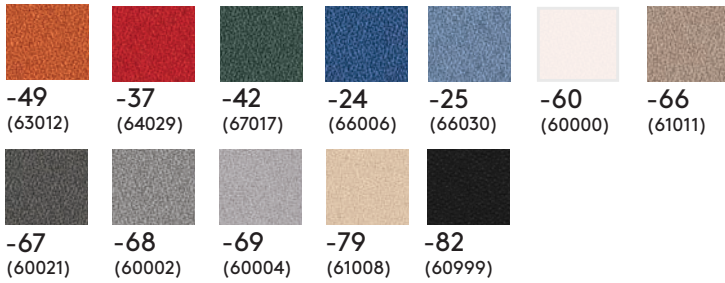

Färgval/Color Choices *Note: Available in other fabrics. Please see the pricelist for more information.*

DOX:

SALSA:

EVENT SCREEN:

BLAZER:

BLAZER other colours, longer delivery times:

abstracta

info@abstracta.se
www.abstracta.se