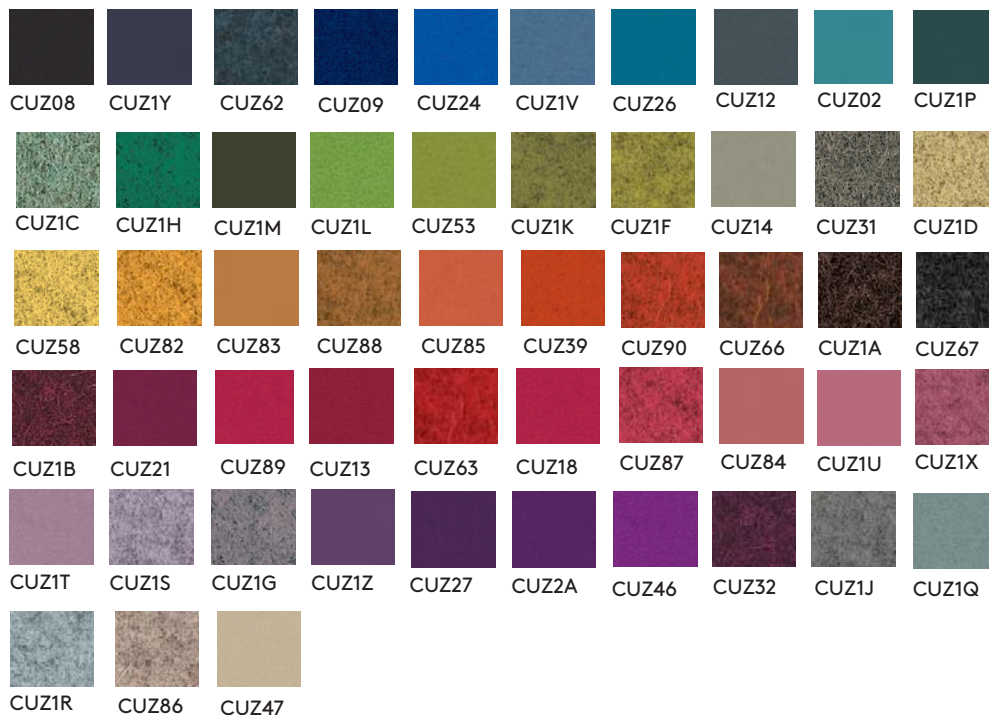

Softline is gaining a new accessory: shelving in transparent acrylic with a minimalist style. The shelving is available in three different designs: penholder, shelf and pigeonhole, and they are simply hung over the top of the screen.

Färgval/Color Choices *Note: Available in other fabrics. Please see the pricelist for more information.*

DOX:

SALSA:

EVENT SCREEN:

BLAZER:

BLAZER other colours, longer delivery times:

abstracta

info@abstracta.se
www.abstracta.se