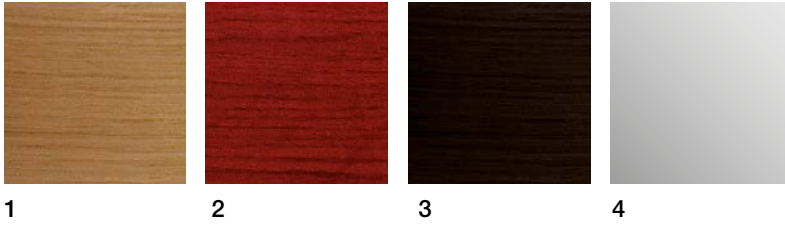

Finishes

Ply

Finishes

- 1 Natural oak
- 2 Red (excluded 3801 and 3802)
- 3 Black
- 4 Chromed finish steel